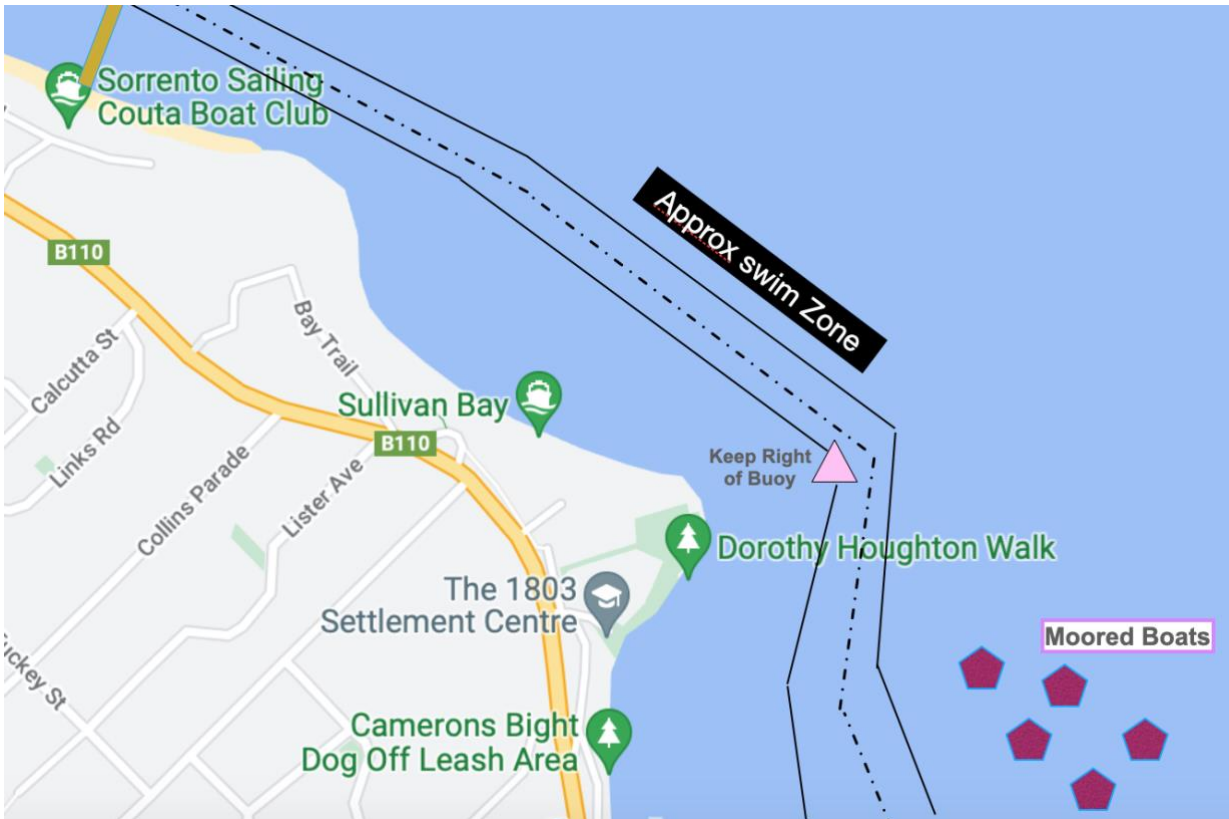

Key Locations

U24 Course:

Hotline: 0493-615-945

Start:

Finish:

Key Locations

U24 Course:

Hotline: 0493-615-945

Blairgowrie:

Key Locations

U24 Course:

Hotline: 0493-615-945

Blairgowrie Point: