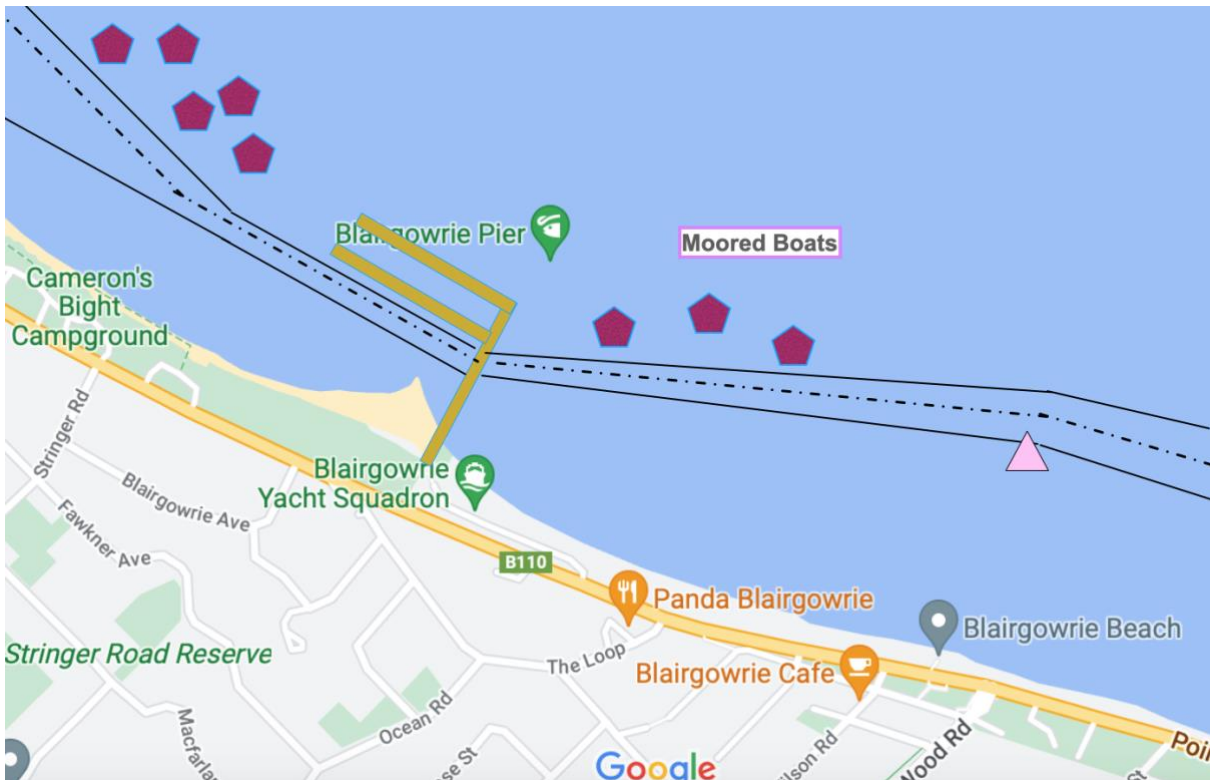

Key Locations

U24 Course:

Hotline: 0493-615-945

Start:

Finish:

Key Locations

U24 Course:

Hotline: 0493-615-945

Blairgowrie:

Key Locations

U24 Course:

Hotline: 0493-615-945

Blairgowrie Point: